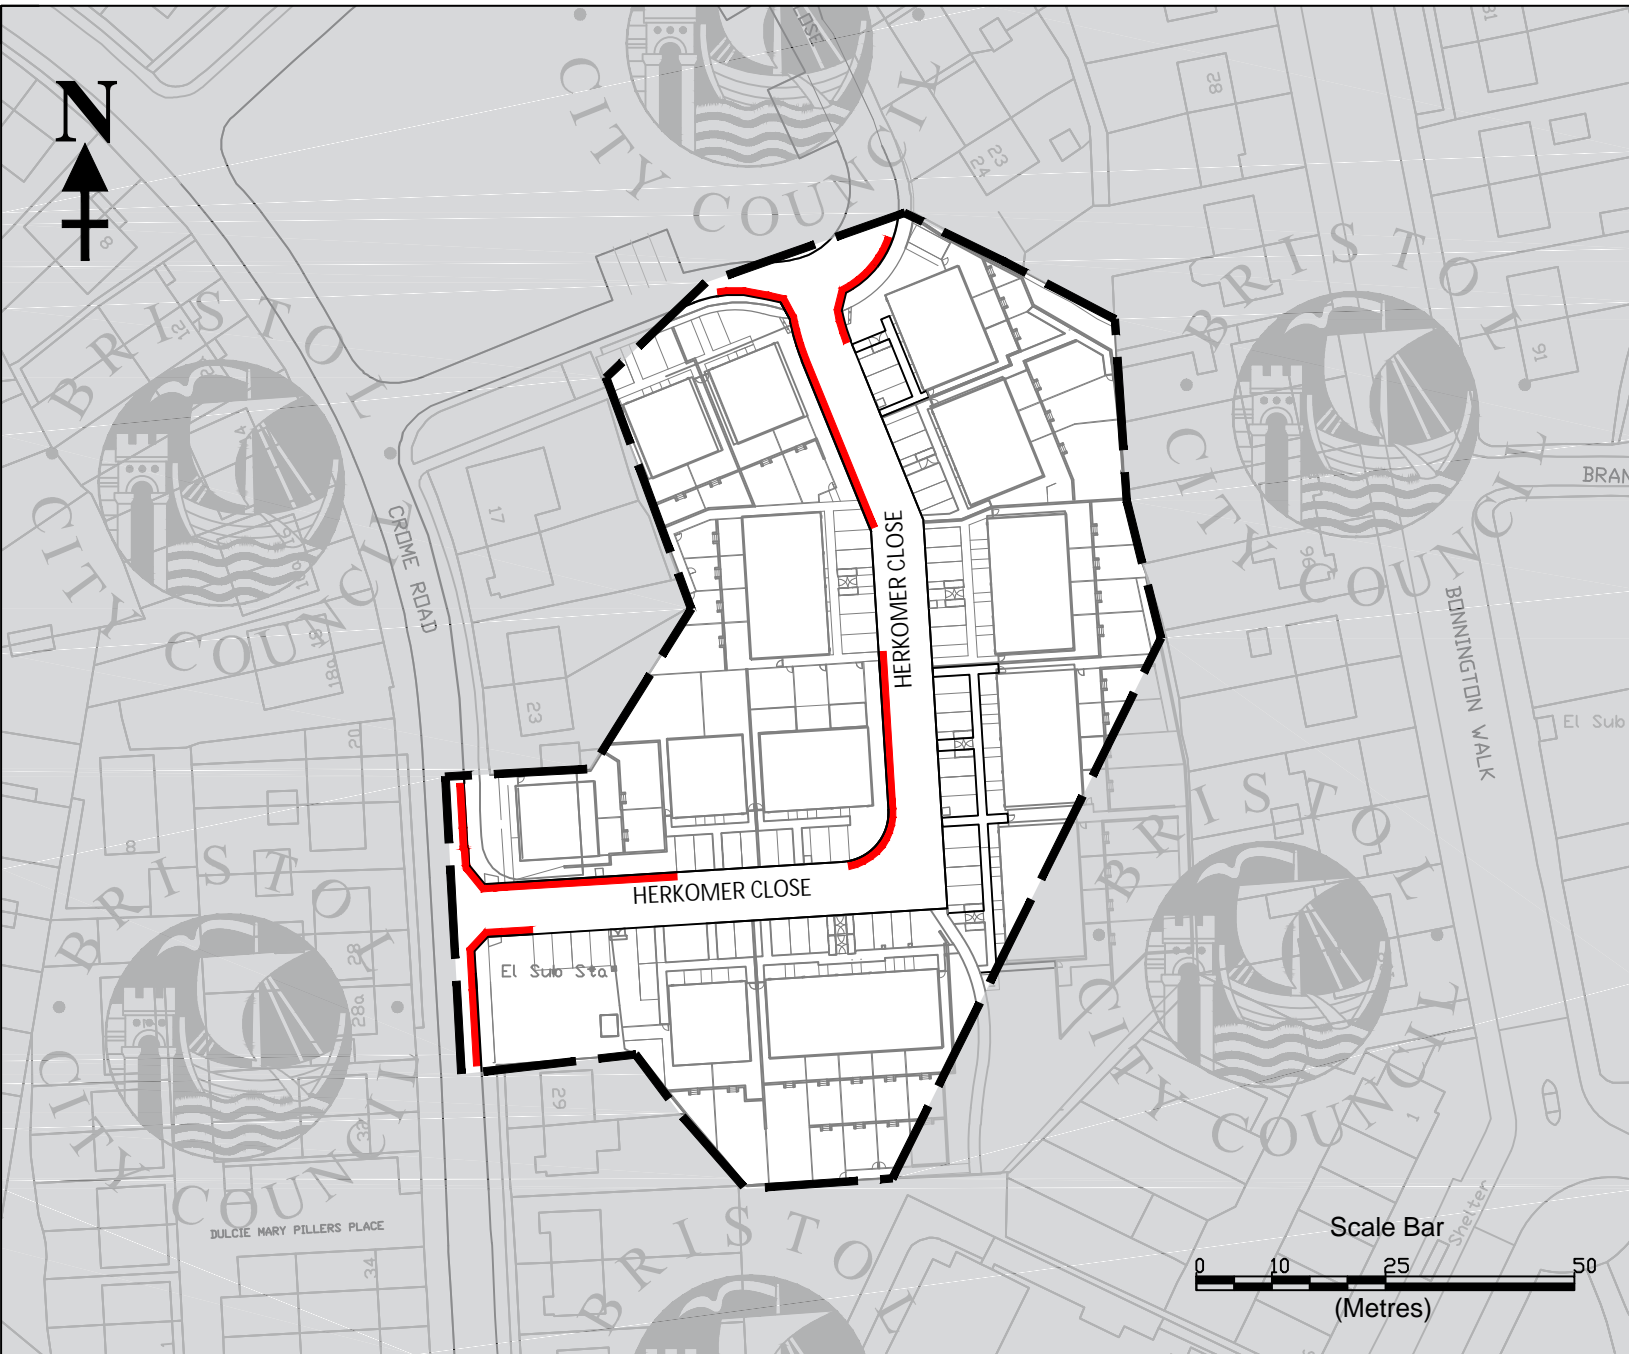

### TRAFFIC ORDER KEY

- No waiting at any time
- Traffic Order Boundary

Rev	Date	Description	By
B	2/7/25	NWAAT restrictions & boundary extents amended	JC
A	24/6/25	NWAAT restrictions & boundary extents amended	JC

TRO Schedule plan

## Proposed Waiting Restrictions Herkomer Close Area Lockleaze Ward

© Crown Copyright and database rights 2025  
Ordnance Survey AC0000807971

Dwg **TRO-25-017P-001** Rev B

Scale 1:1000 @ A4

Date April 2025