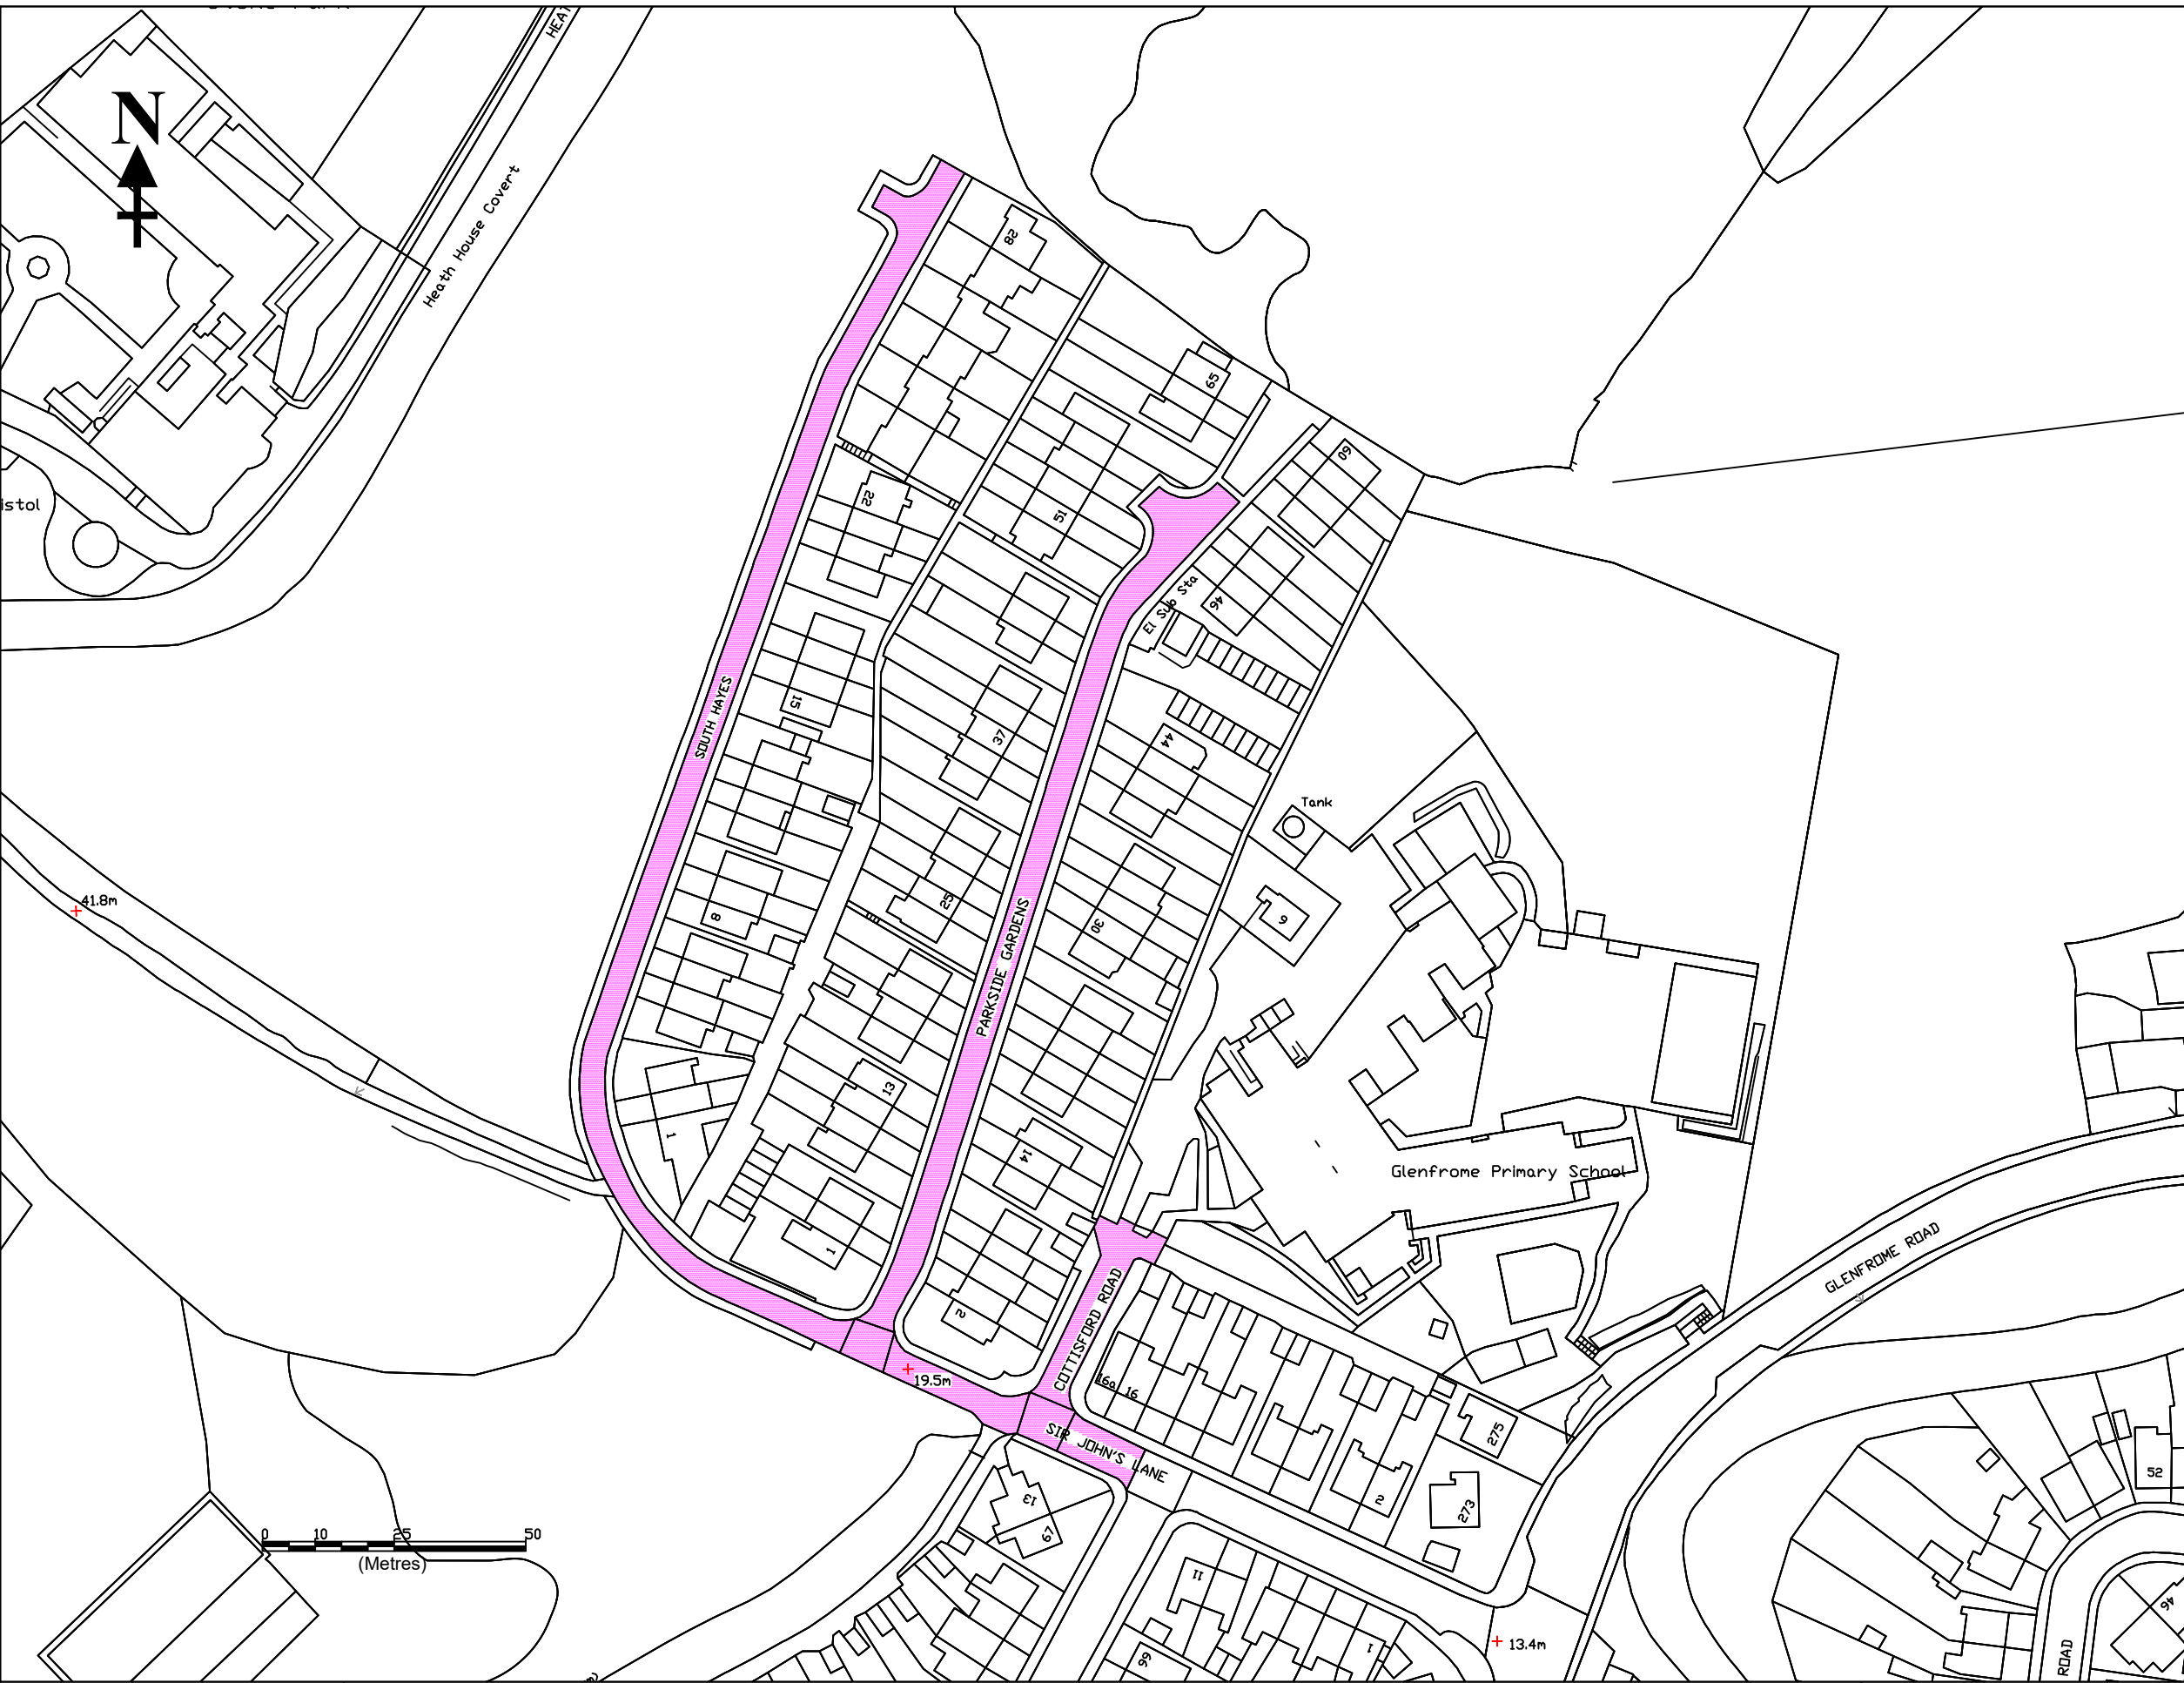

S:\TRAFFIC\TrafficSchemes\RS25\02 - School Streets Phase 1a - 7006_Drawings\WorkingPhase 7\Glenfron Primary School Primary School PoD.dwg - Plotted by BRPLLMZ on Mar 18, 2026 - 10:17am

TRAFFIC ORDER KEY

TRO Schedule Plan
Glenfron Primary School, Lockleaze Ward
Cottisford Road, Parkside Gardens, South Hayes, Sir John's Lane
Proposed Prohibition of Driving

This map is reproduced from Ordnance Survey material with the permission of Ordnance Survey on behalf of the Controller of His Majesty's Stationary Office © Crown copyright and database right 2023. Ordnance Survey AC0000807971. Unauthorised reproduction infringes Crown copyright and may lead to prosecution or civil proceedings. Bristol City Council. 100023406.

Dwg TRO-25-055P-01	Rev
Scale 1:1250 @ A3	
Date 03/2026	Init LM