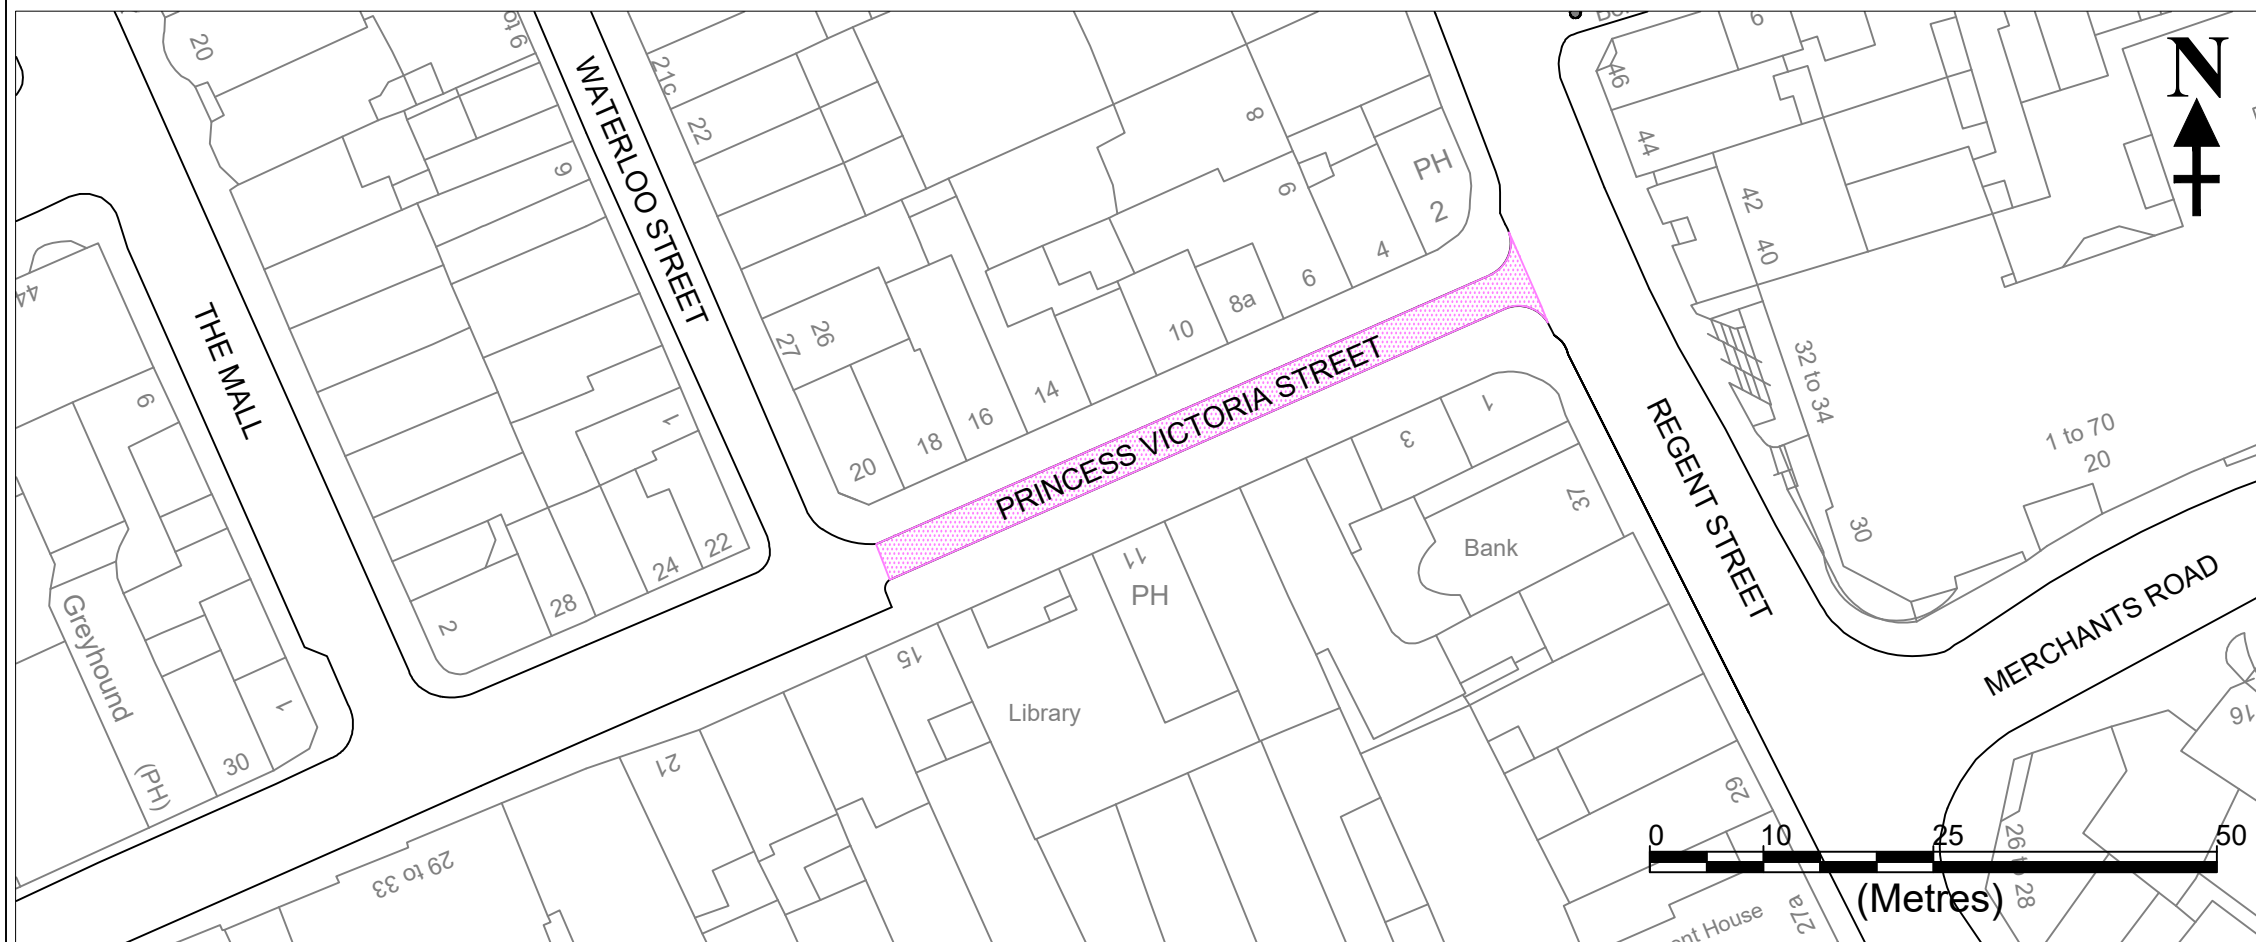

TRAFFIC ORDER KEY

 One way in direction shown
(Except cycles)

 Prohibition of Driving
11 am - 7 pm
(Except cycles)

TRO Schedule Plan

PRINCESS VICTORIA STREET
ONE WAY TRAFFIC OPERATION (WEST TO EAST) AND PROHIBITION OF DRIVING

Dwg **REMAKE-TRO2305**

Scale **1:750 @ A3**

Date **AUGUST 2024**

Init **CH**